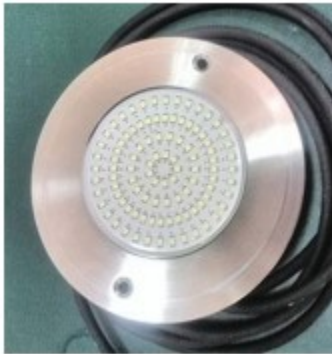

Diameter: 47mm*20mm
Material: Full Filled Resin
Quantity of LED: 36PCS led
Voltage: DC12V
Colour: white, blue, green, red
Power: 3W
Cable: 3 meter IP68

GR-Flat led pool light 35WF8

Diameter: 250mm*8mm
Material: 316 stainless steel face ring
Quantity of LED: **531pcs leds**
Voltage: DC12V
Colour: single color
Power: 30w
Cable: 3 meter IP68

GR-Flat led pool light 25WF8

Diameter: 250mm*8mm
Material: 316 stainless steel face ring
Quantity of LED: **315pcs leds**
Voltage: DC12V
Colour: single color and color changing
Power: 20w
Cable: 3 meter IP68

GR-Flat led pool light10WP

Diameter: 145mm*25mm
Material: 316 stainless steel face ring
Quantity of LED: **99pcs leds**
Voltage: DC12V
Colour: single color and color changing
Power: 10w
Cable: 3 meter IP68

GR-Flat led pool light10WF8

Diameter: 160mm*8mm
Material: 316 stainless steel face ring
Quantity of LED: **99pcs leds**
Voltage: DC12V
Colour: single color and color changing
Power: 10w
Cable: 3 meter IP68